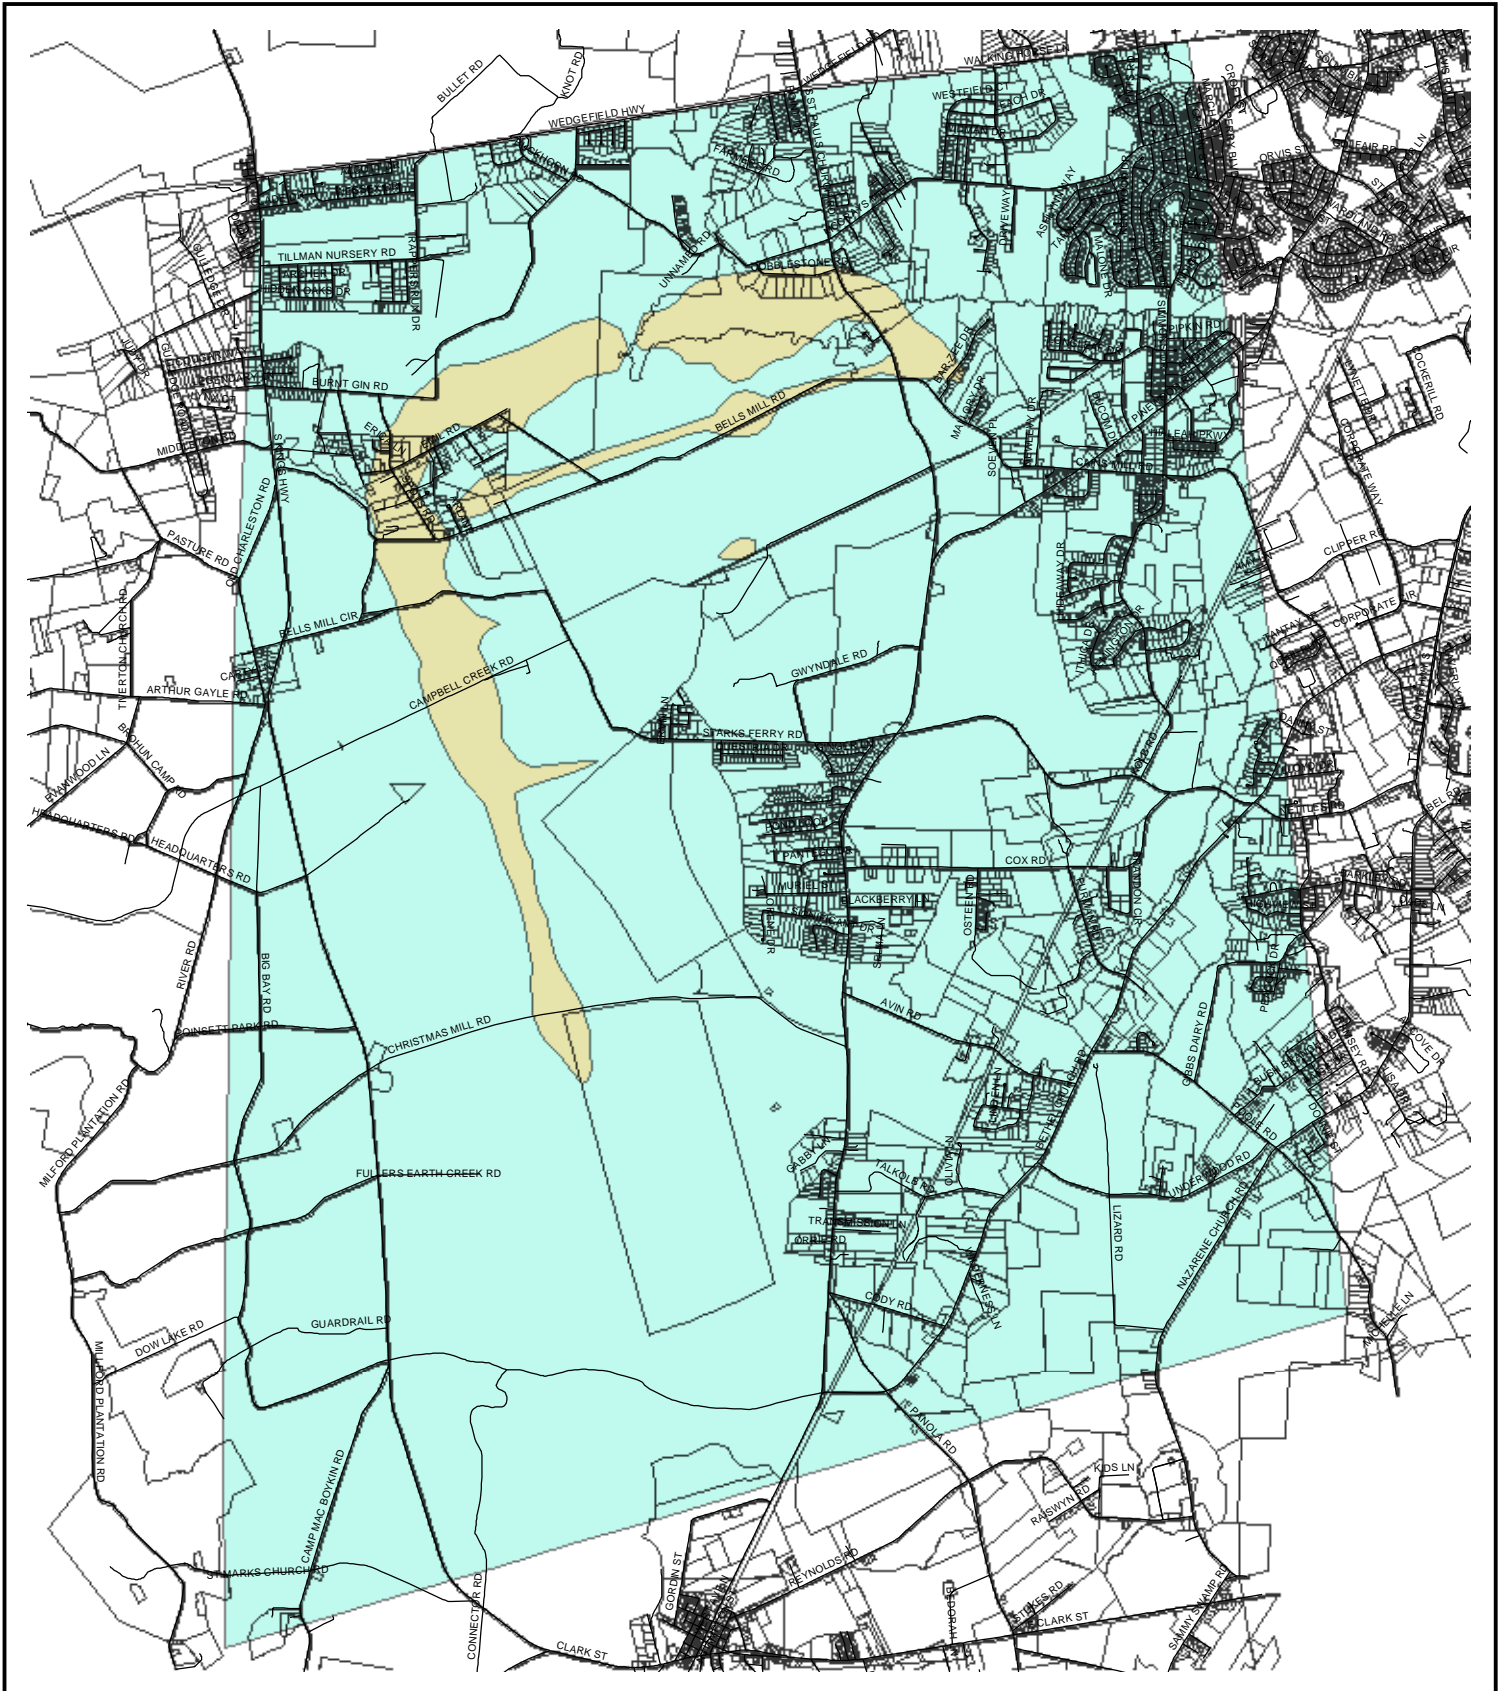

# Poinsett Electronic Combat Range Compatibility District (RCD) Sumter, South Carolina

0 0.5 1 2 Miles

	Poinsett Noise Contour (DNL 1)
	Range Compatibility District

Map Prepared By: Crystine M. Rathburn  
Copyright 2004: Sumter City-County Planning Commission  
Geographic Information Systems (GIS)  
February 25, 2004