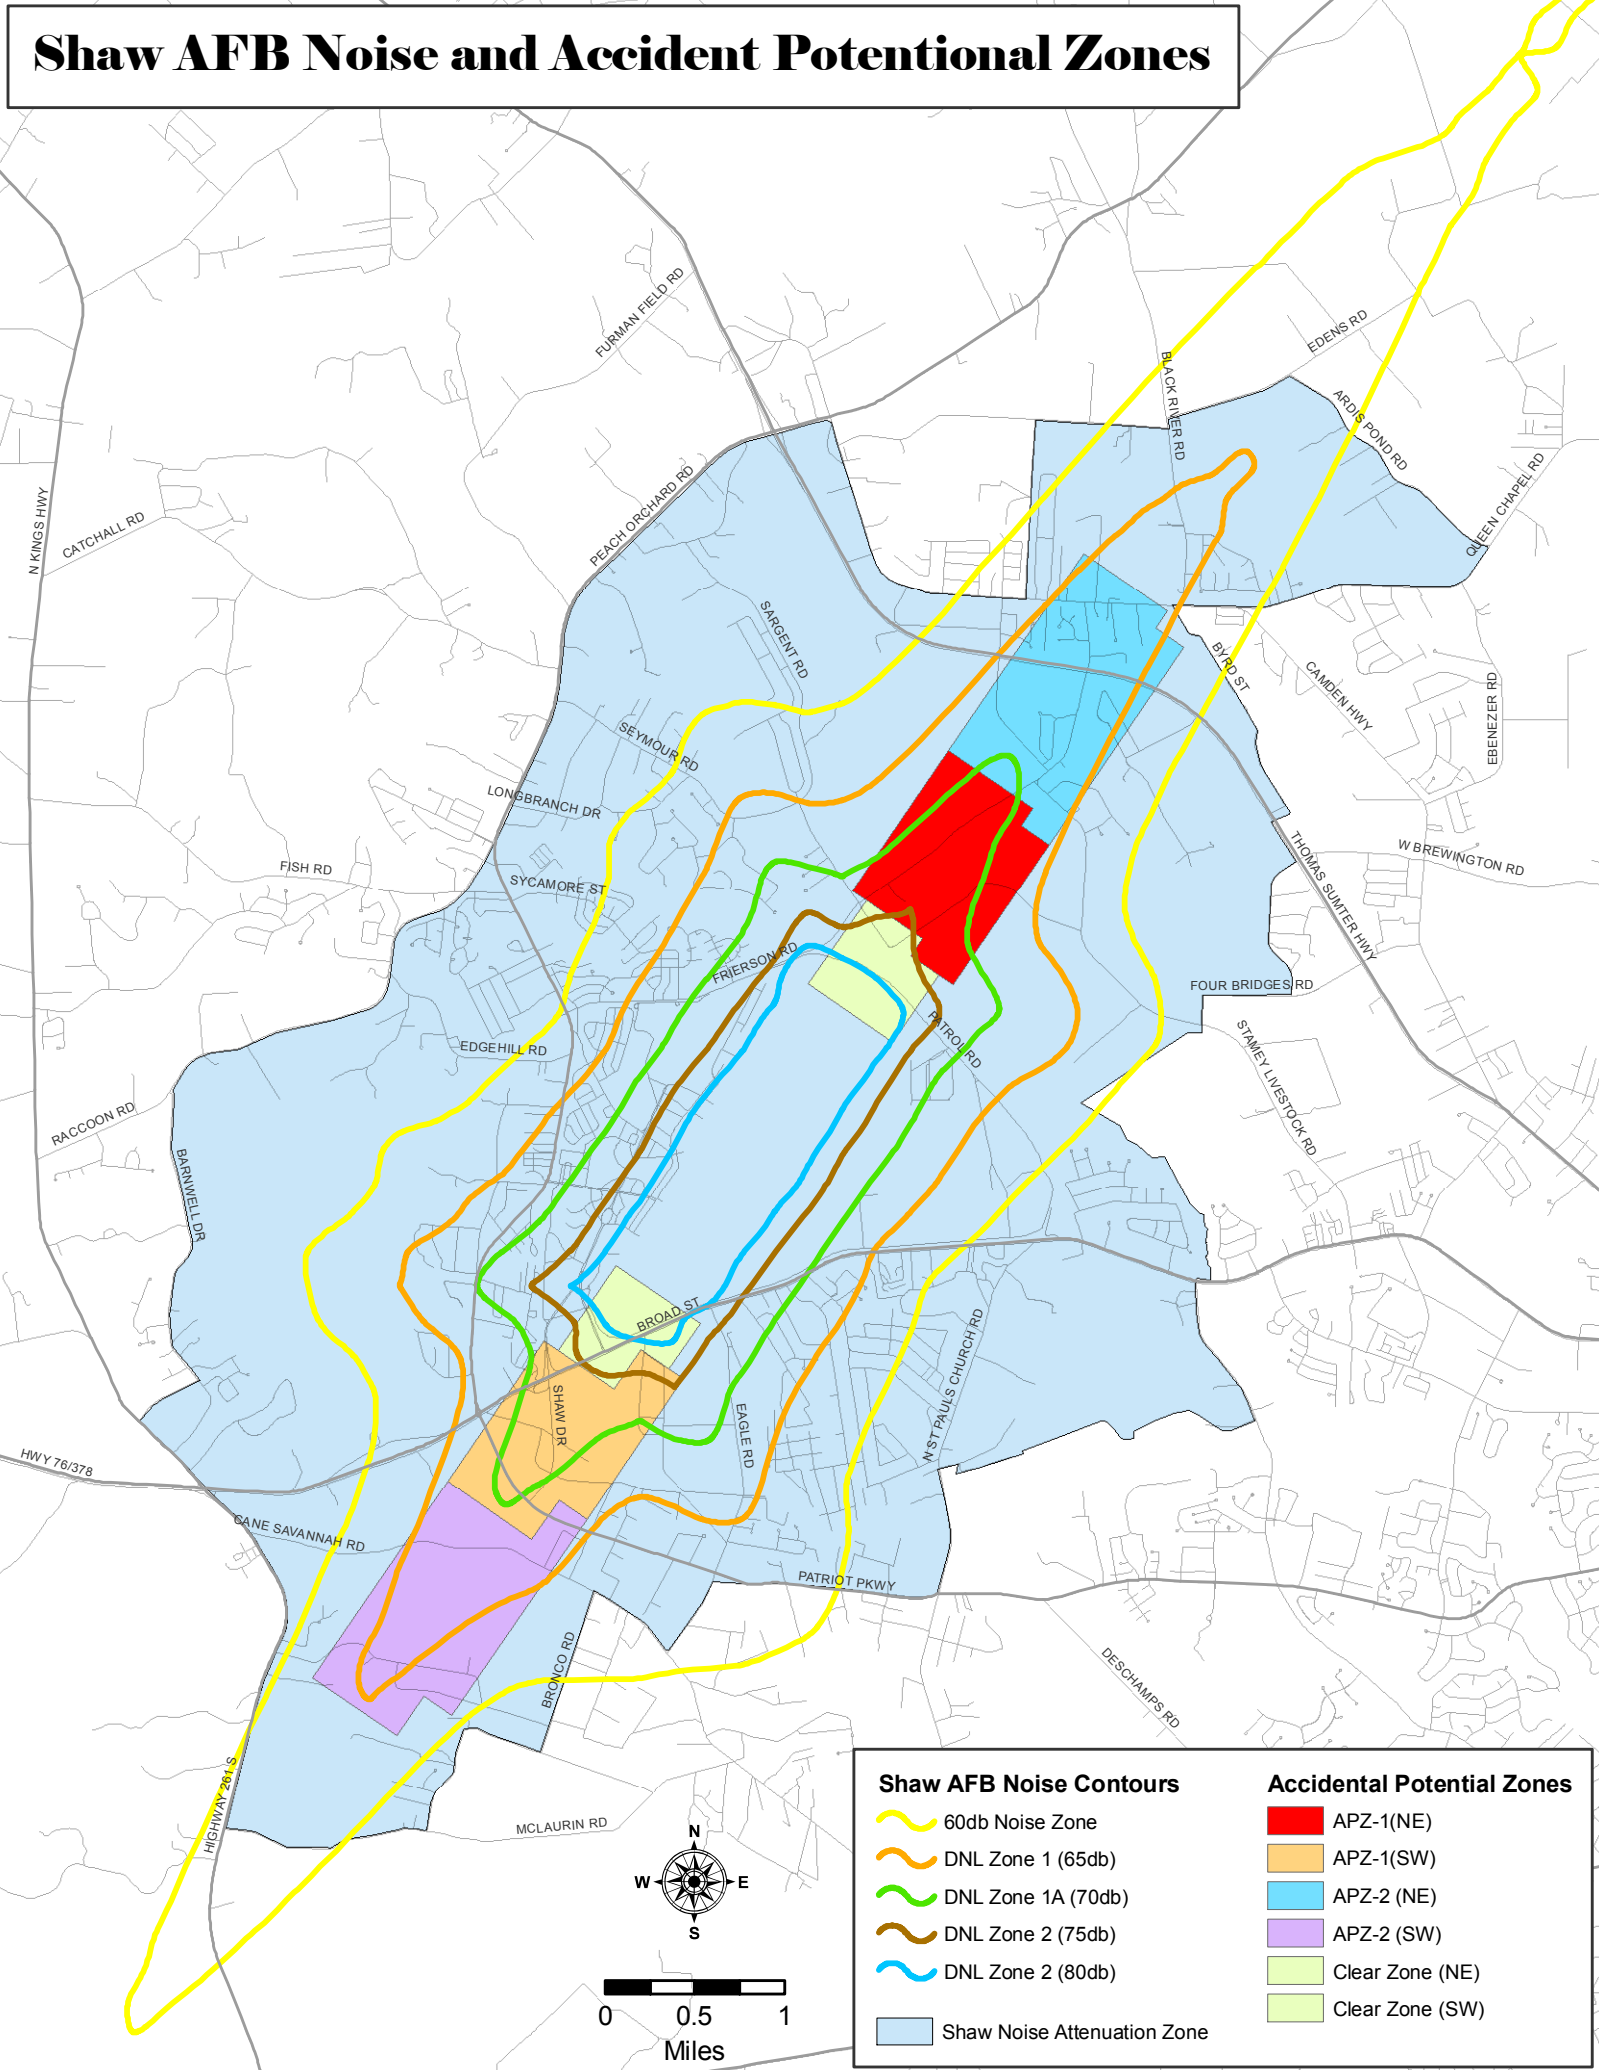

Shaw AFB Noise and Accident Potential Zones

Shaw AFB Noise Contours

-  60db Noise Zone
-  DNL Zone 1 (65db)
-  DNL Zone 1A (70db)
-  DNL Zone 2 (75db)
-  DNL Zone 2 (80db)

Accidental Potential Zones

-  APZ-1(NE)
-  APZ-1(SW)
-  APZ-2 (NE)
-  APZ-2 (SW)
-  Clear Zone (NE)
-  Clear Zone (SW)

 Shaw Noise Attenuation Zone