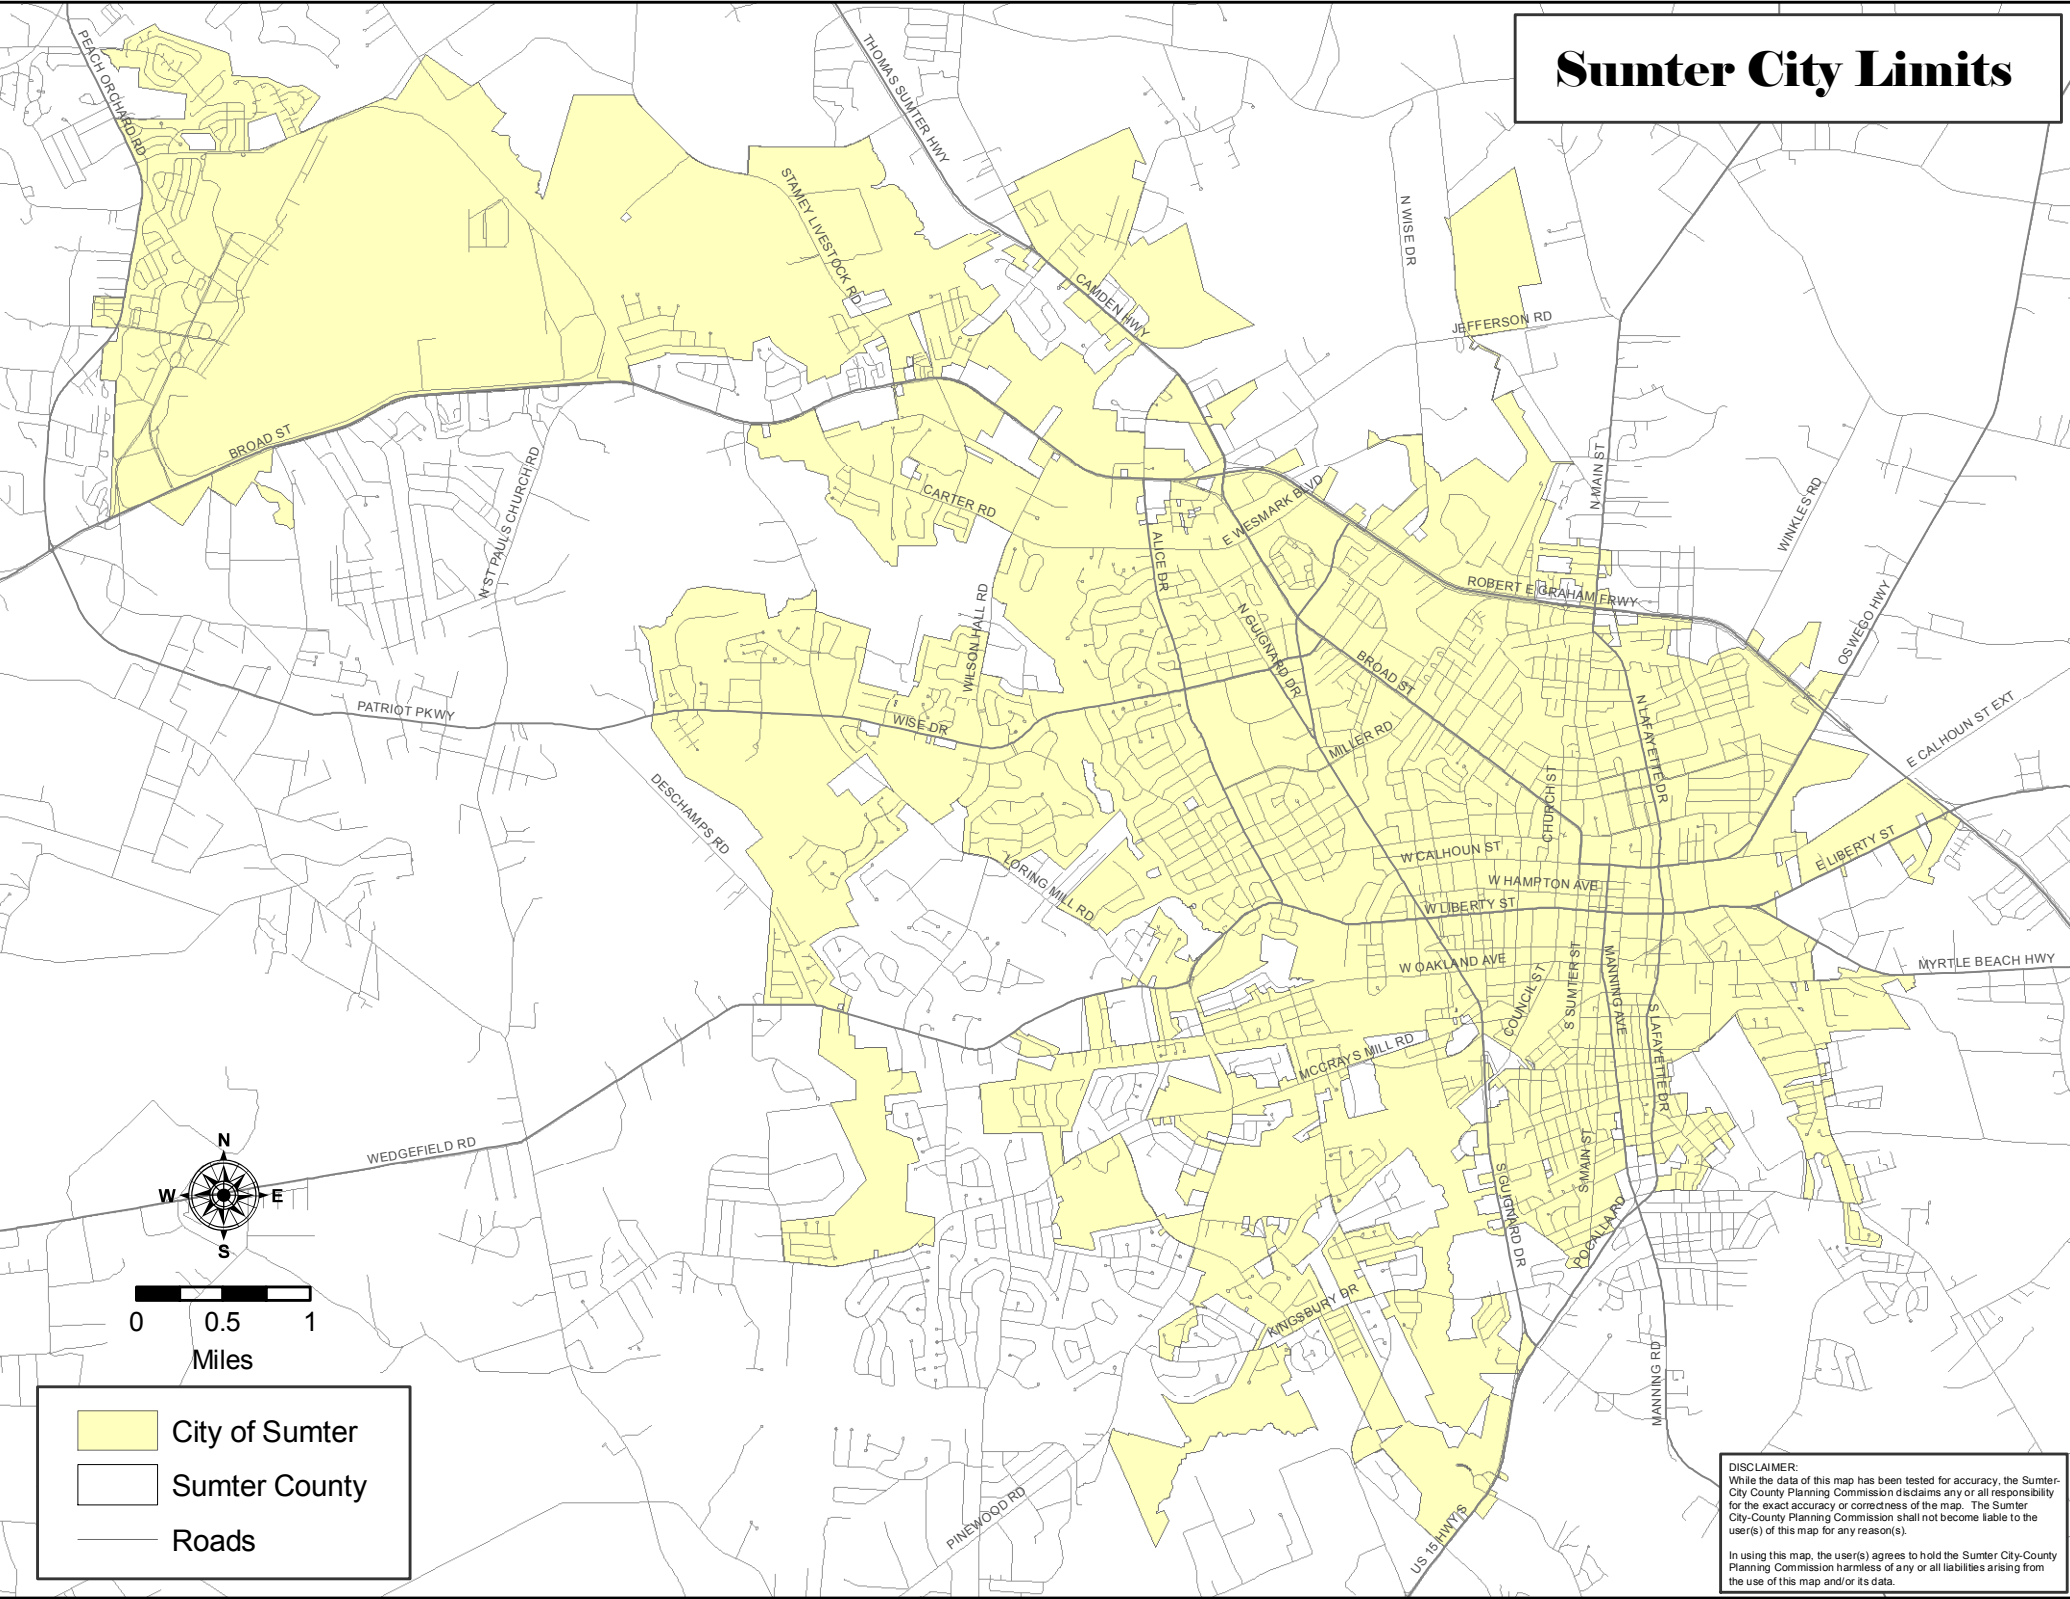

Sunter City Limits

City of Sunter

Sunter County

Roads