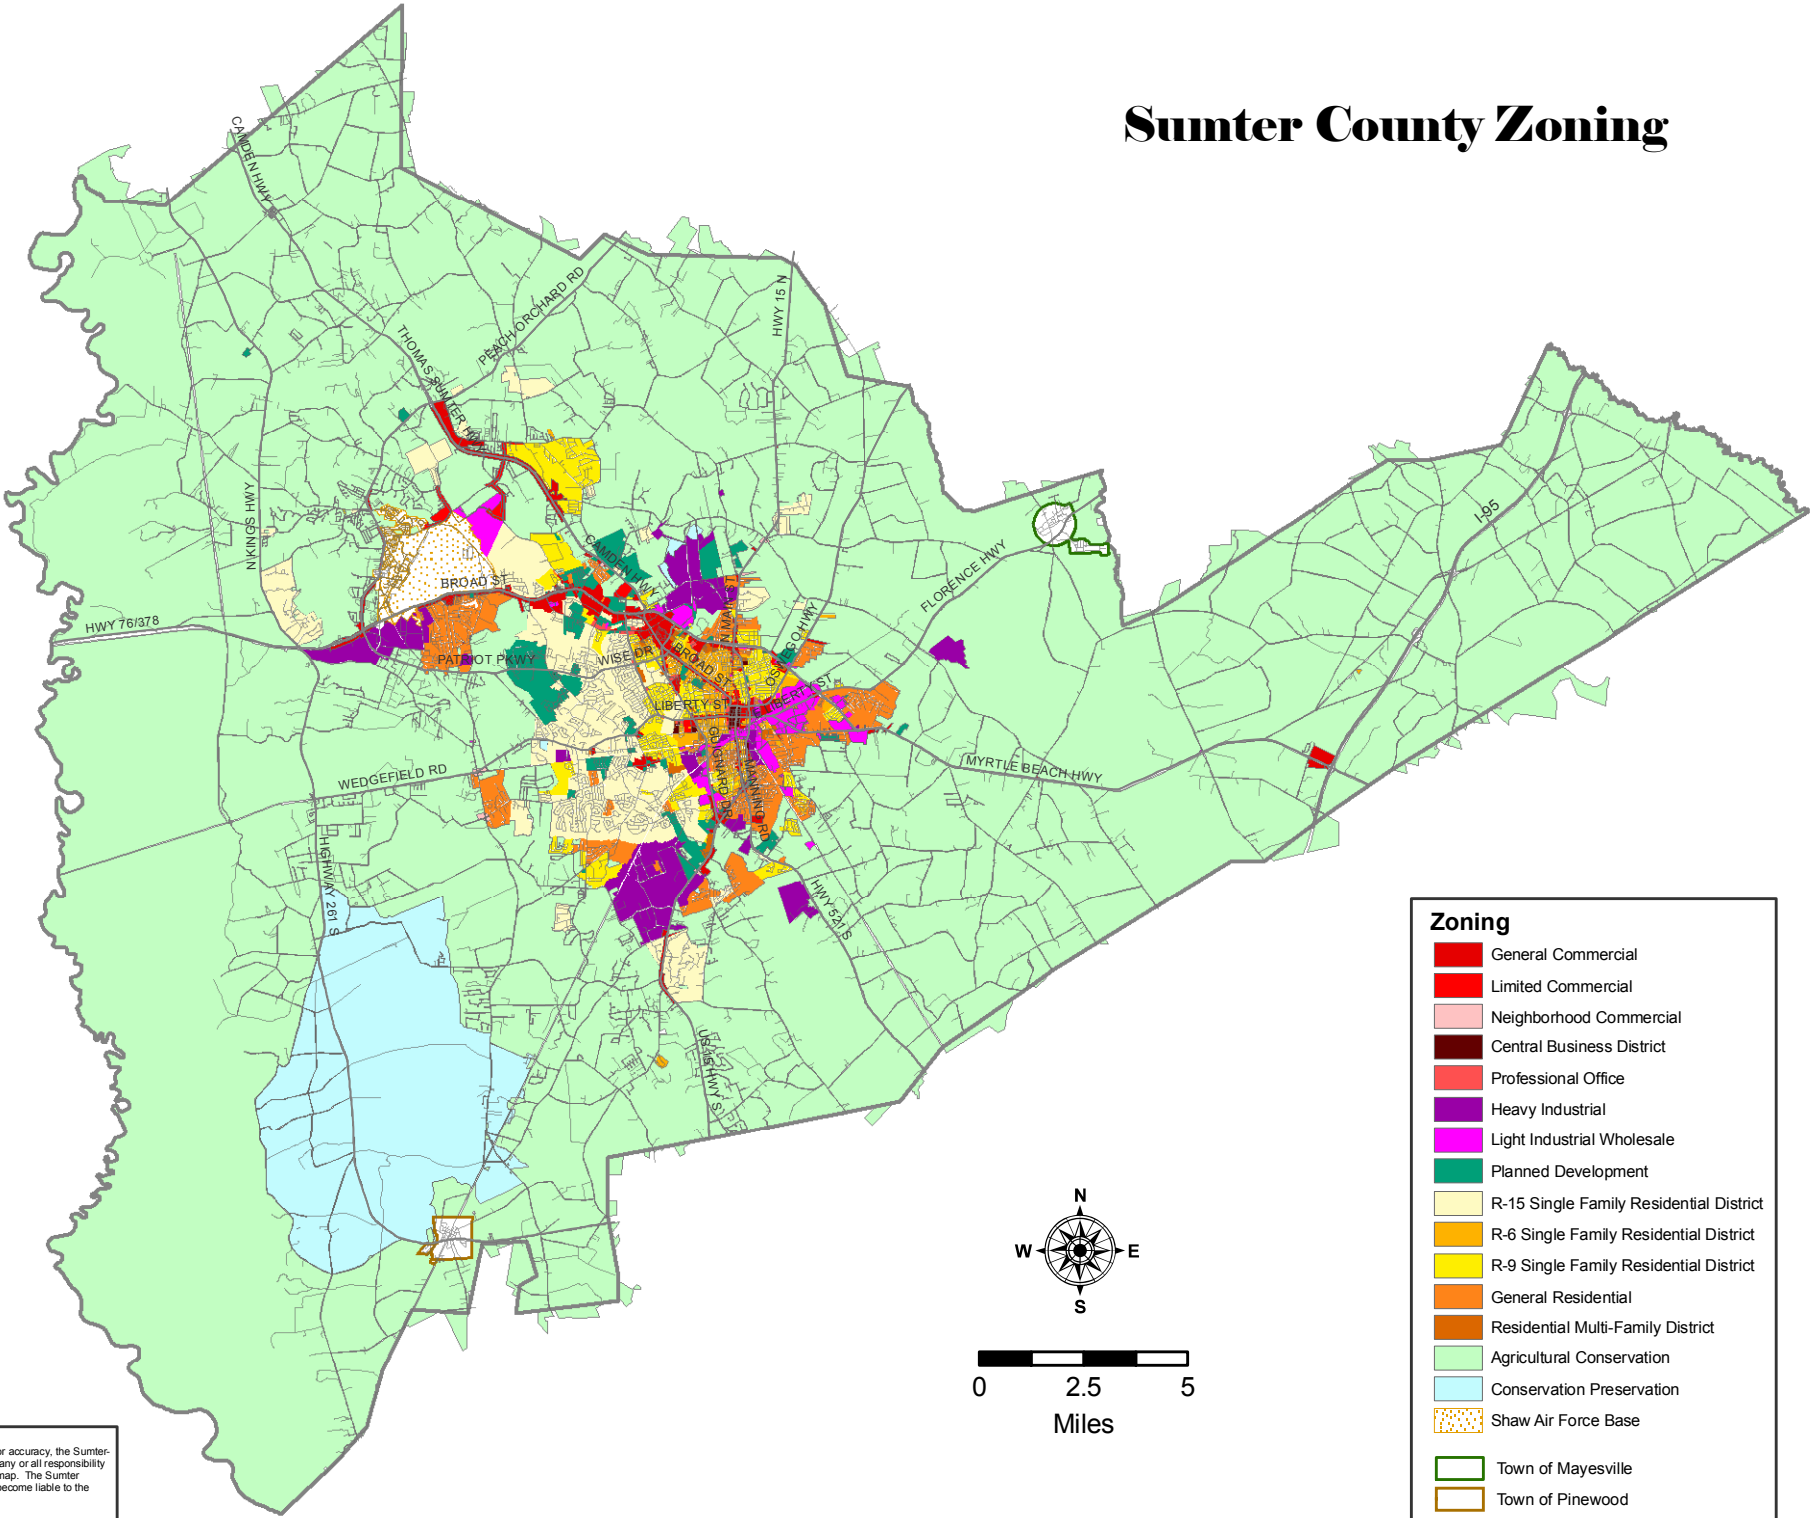

Sumter County Zoning