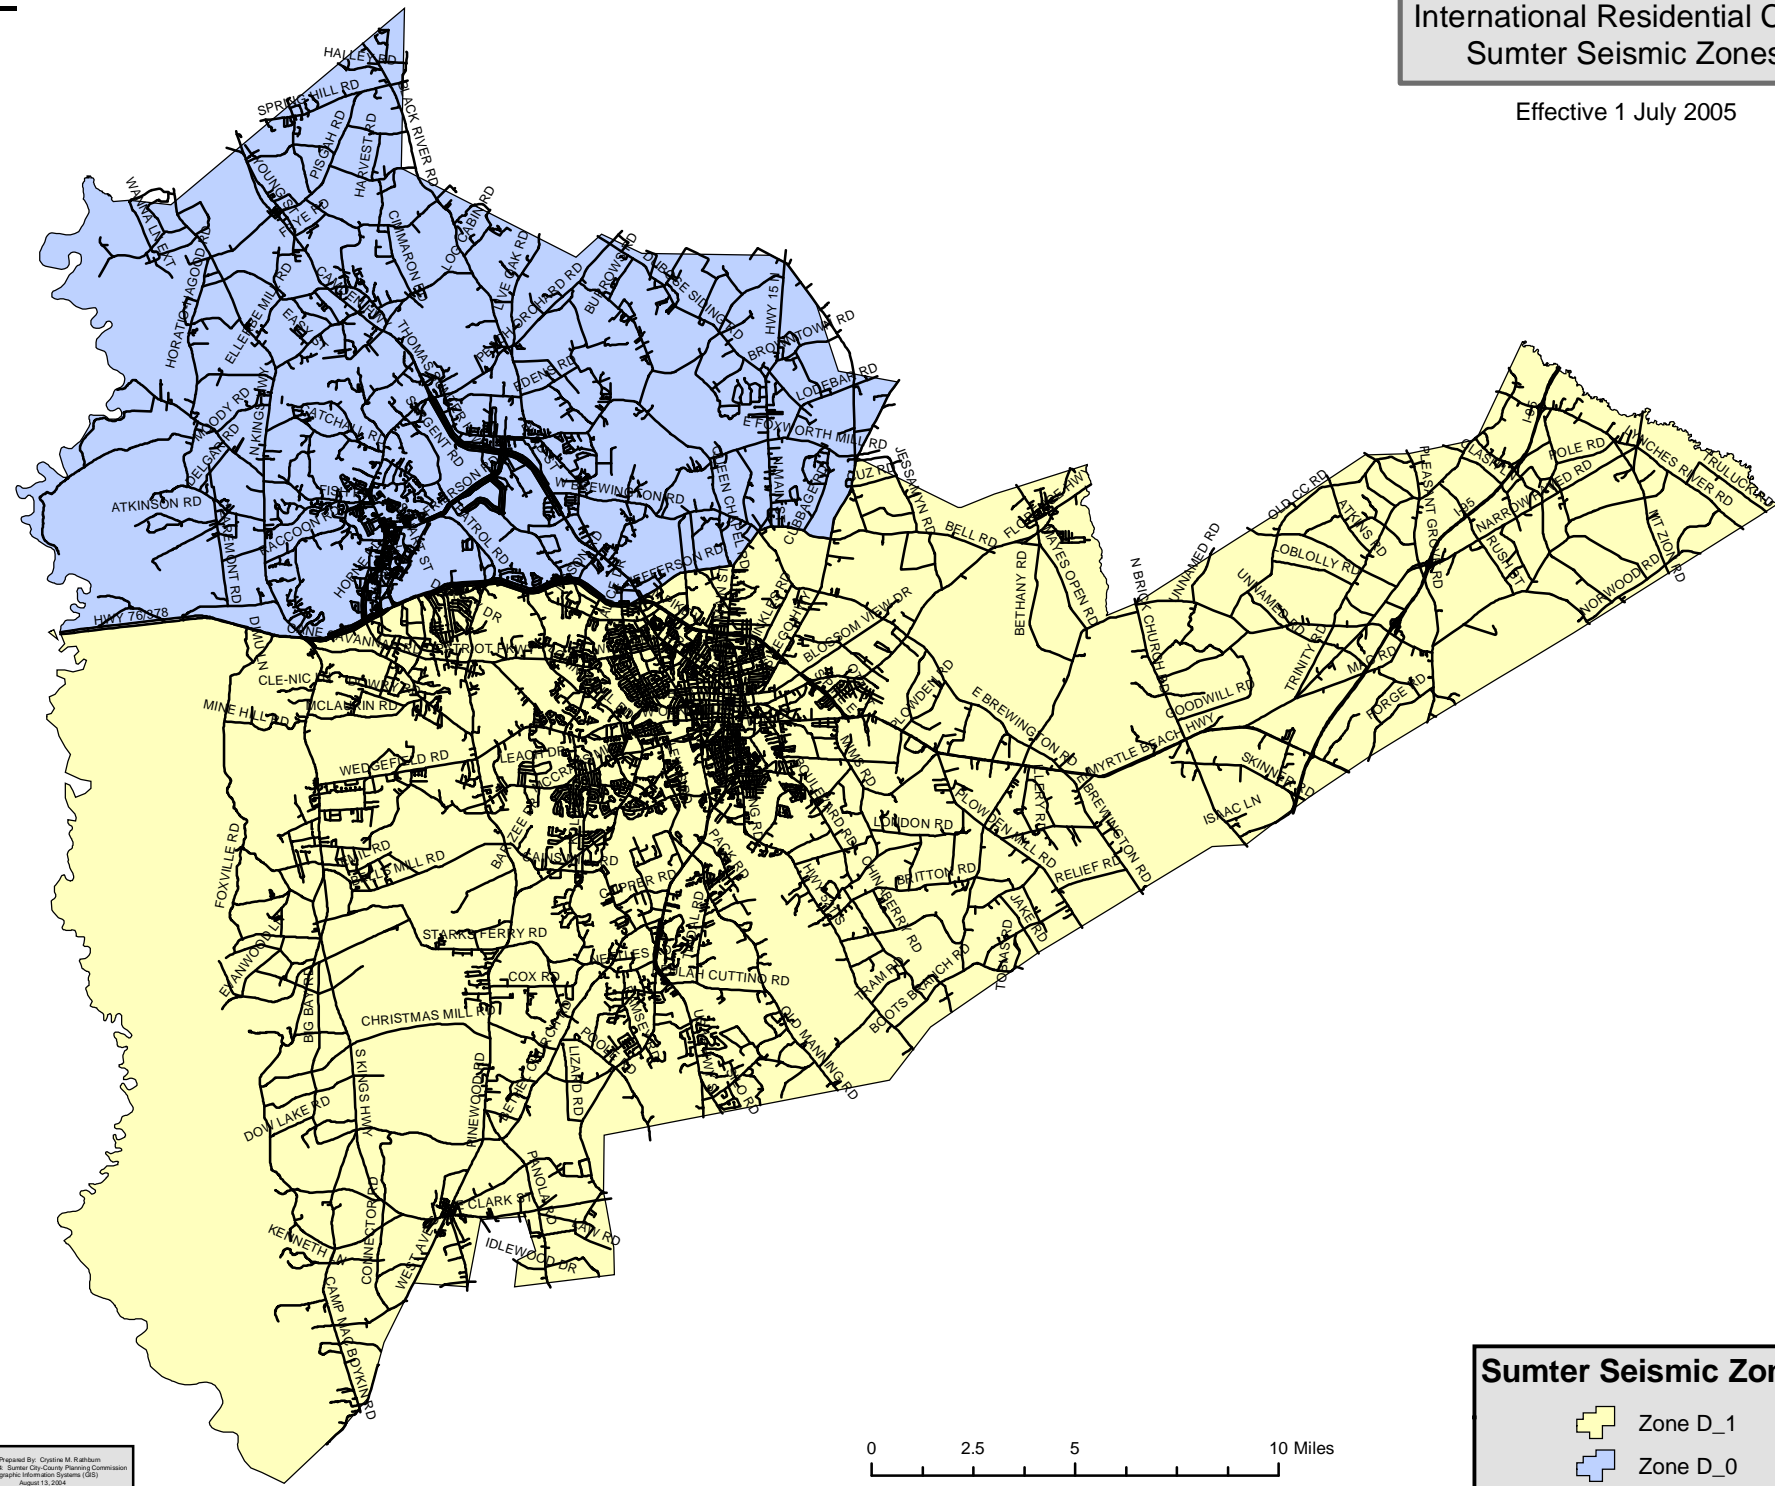

International Residential Code Sumter Seismic Zones

Effective 1 July 2005

Sumter Seismic Zones

- Zone D_1
- Zone D_0