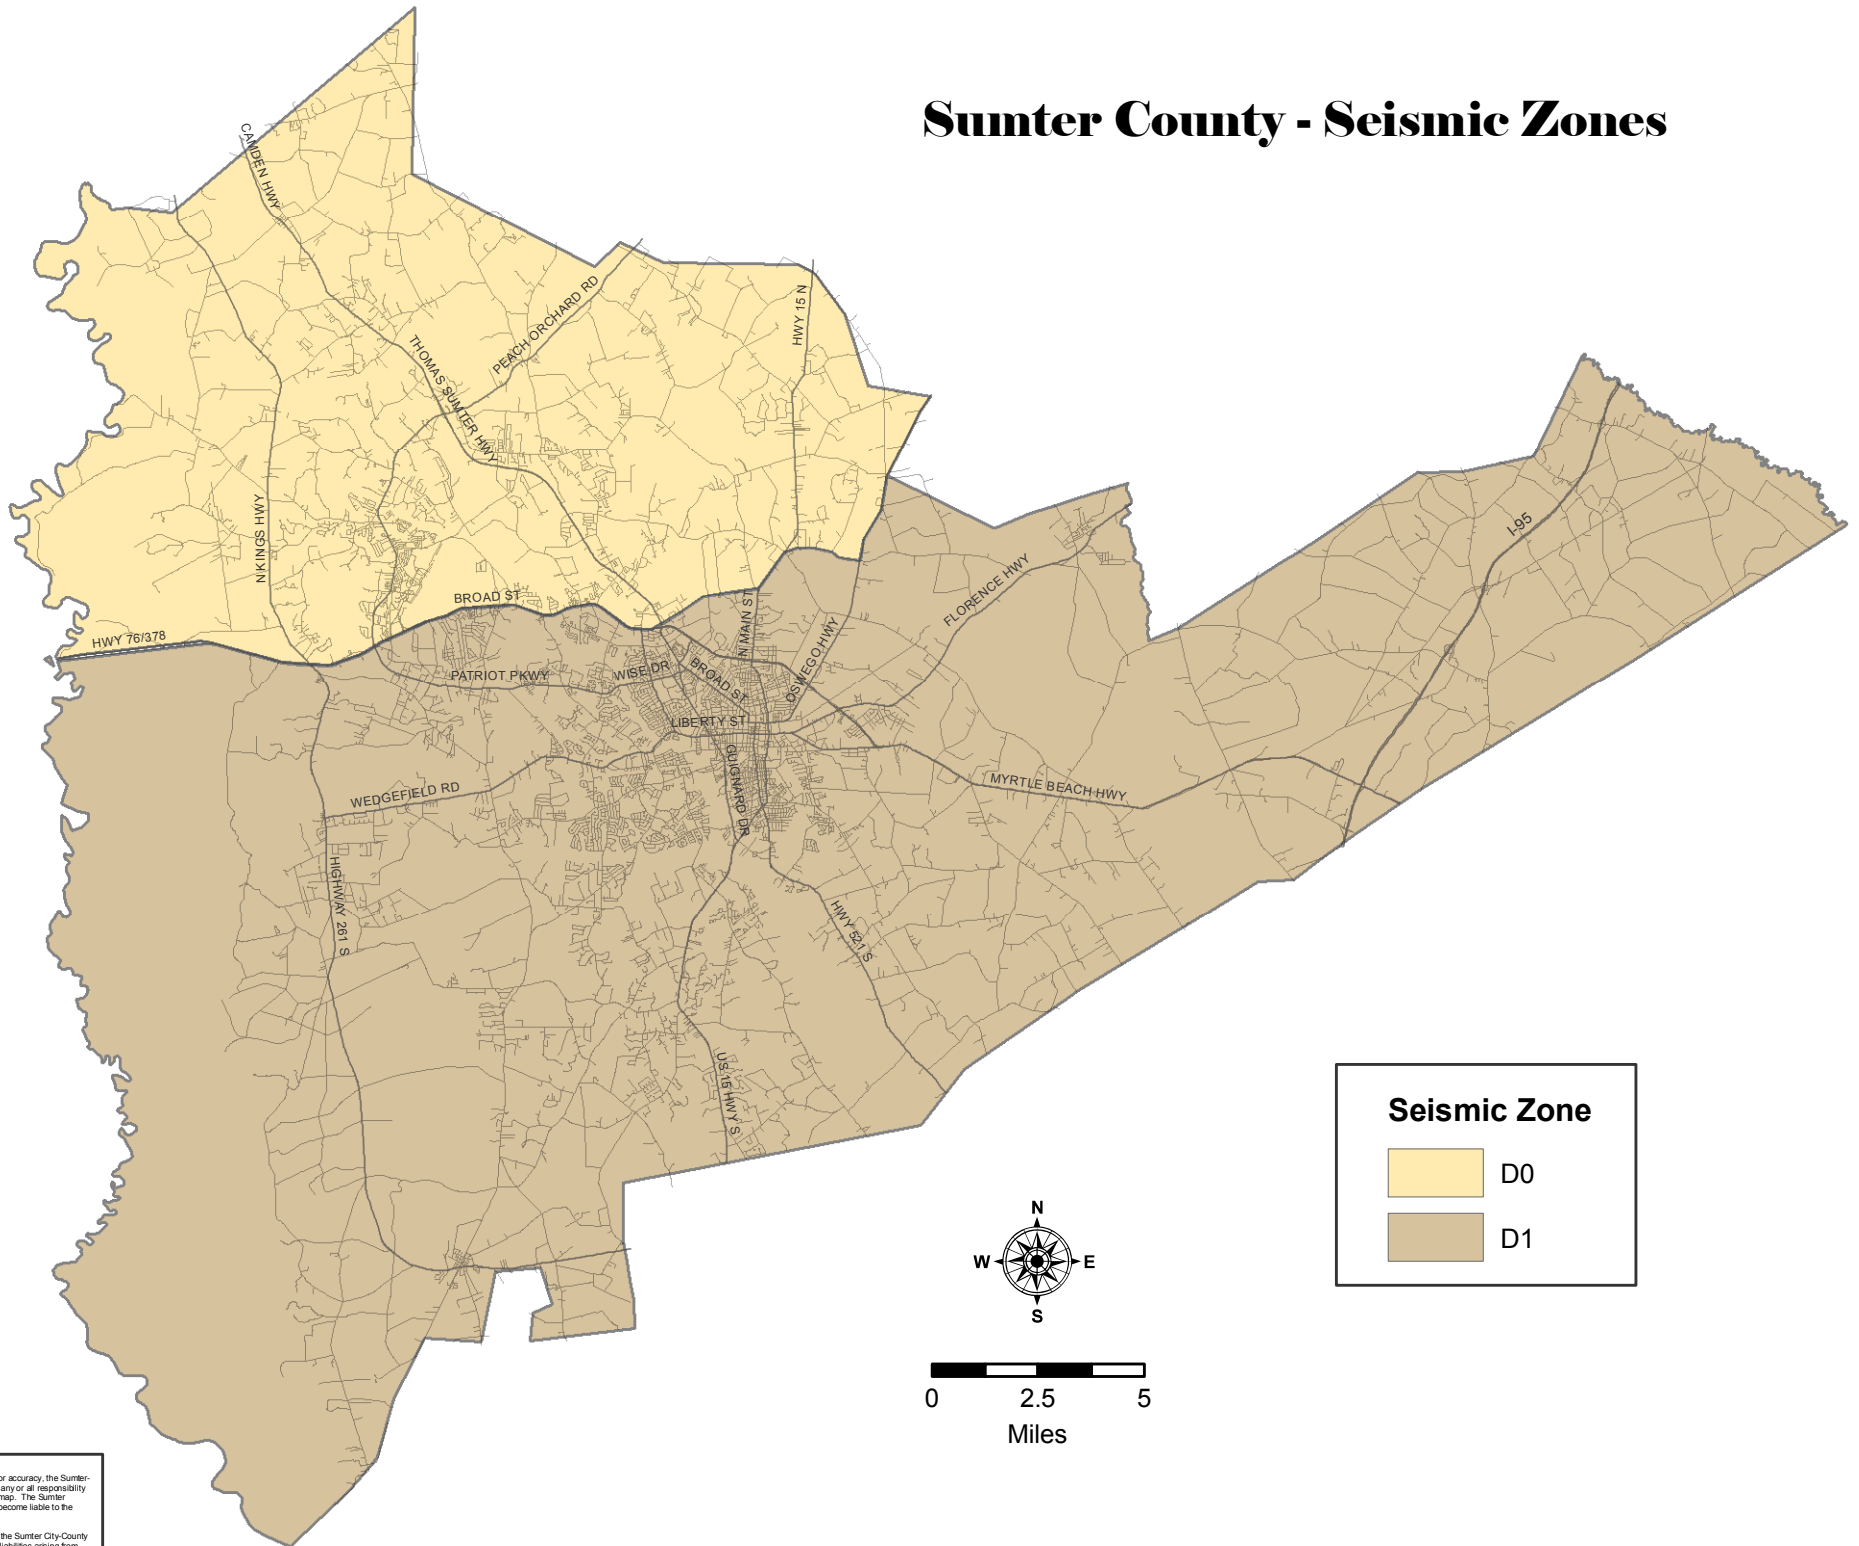

Sumter County - Seismic Zones

Seismic Zone

	D0
	D1