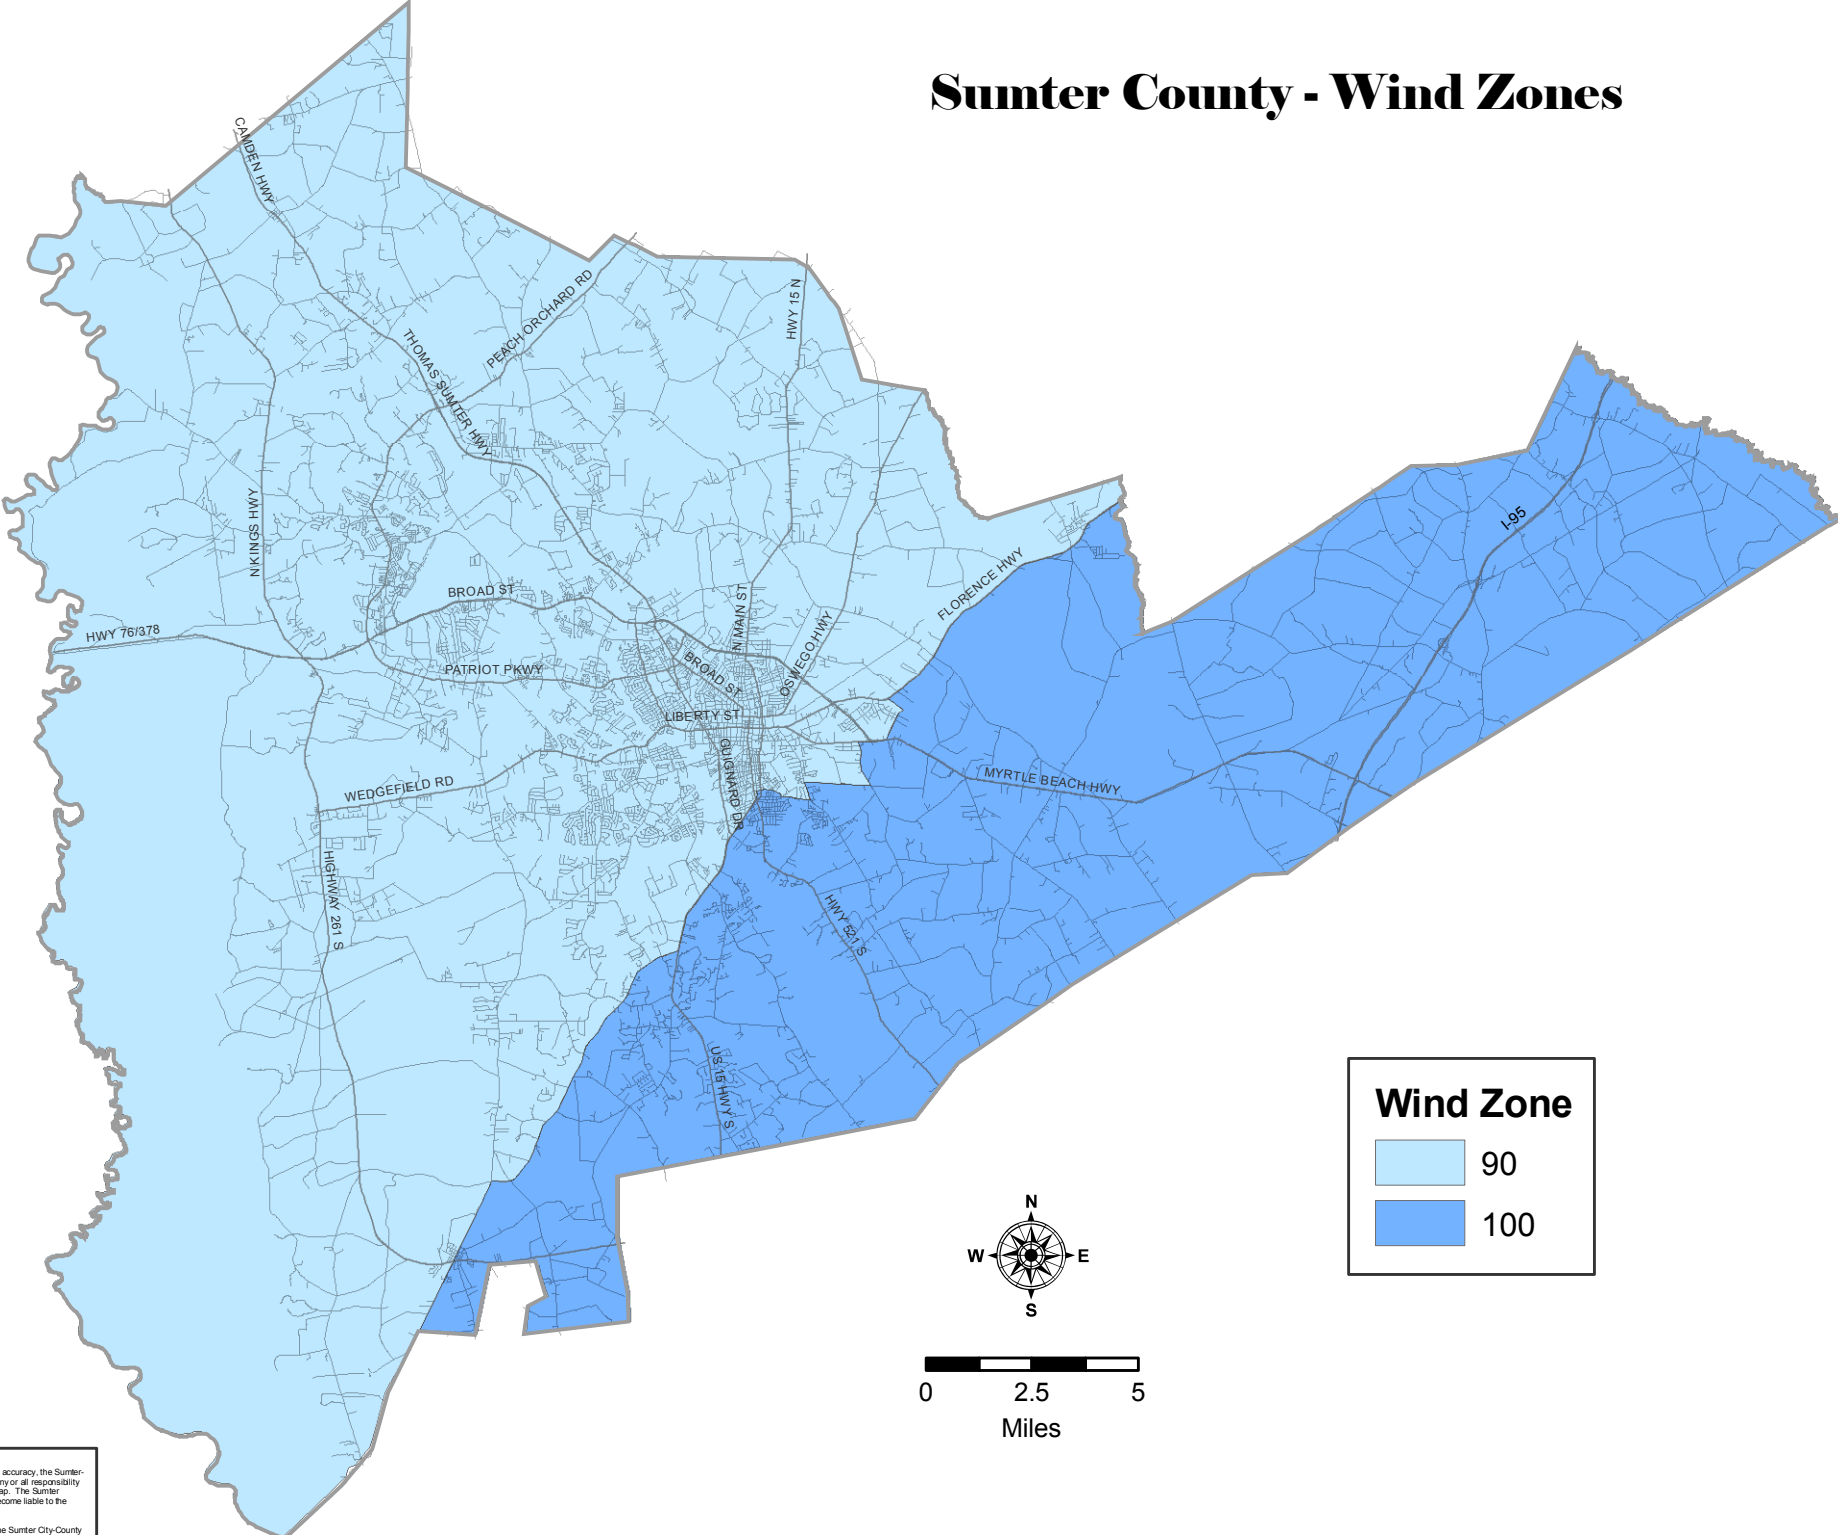

Sunter County - Wind Zones